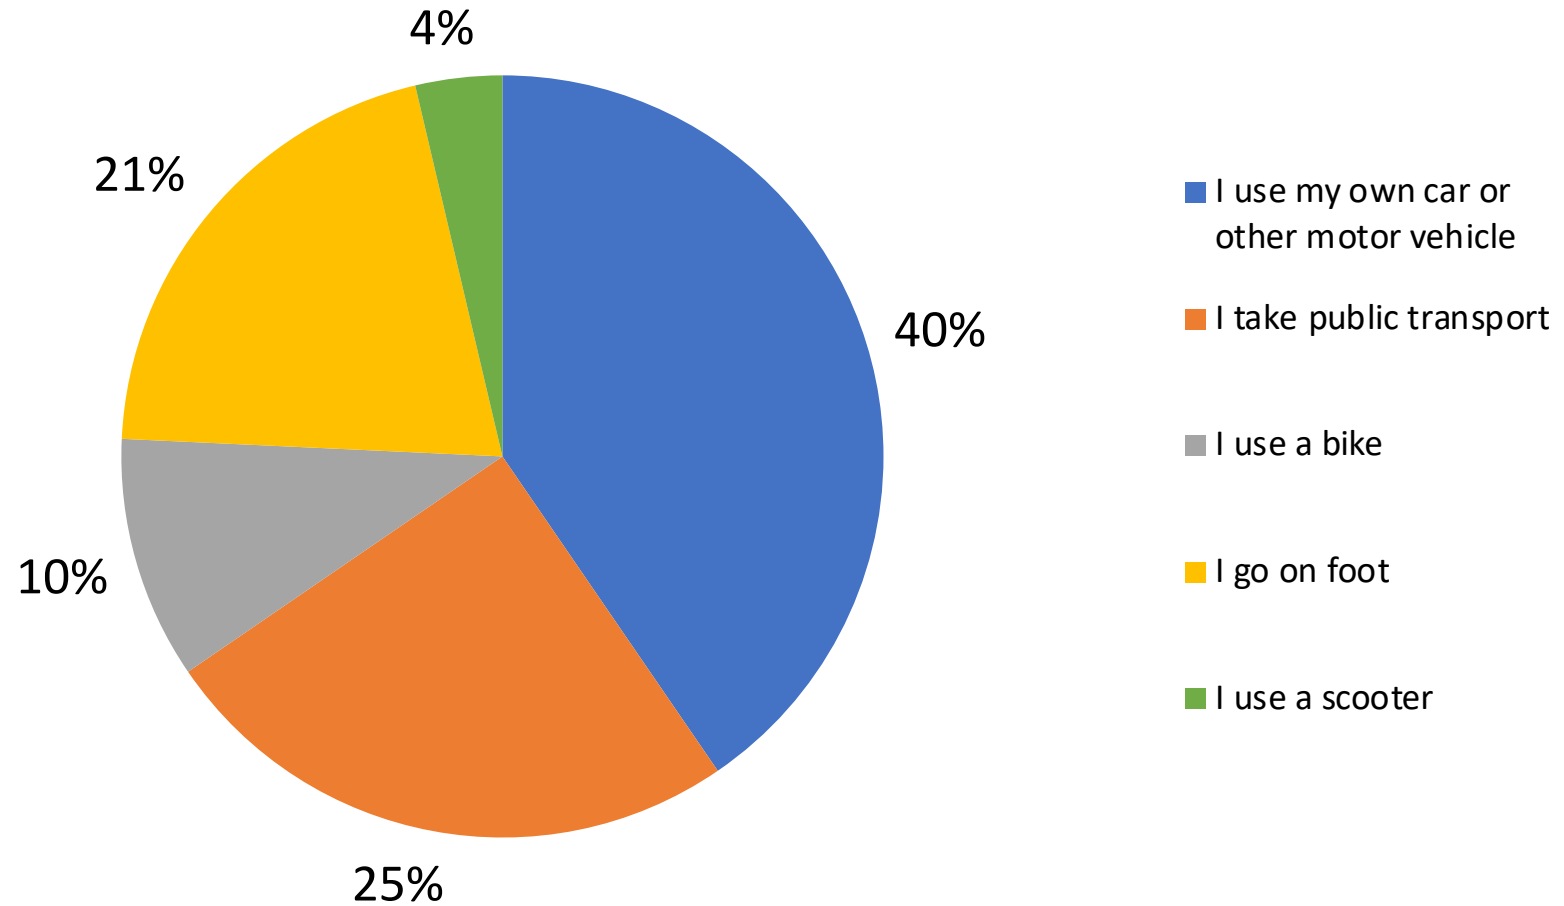

136 students took part in the survey.

How old are you?

How do you get to school every day?

How do you usually travel in your free time?

Would you forgo personal transport methods if public transport was free in your city?

What is most important to you when choosing a car?

If you could choose to get any vehicle, would you care about its environmental impact and eco-friendliness?

The survey showed that there is still a need for education on ecology and sustainability in our society, so taking part in this project is a great opportunity to learn from the practices of other countries.