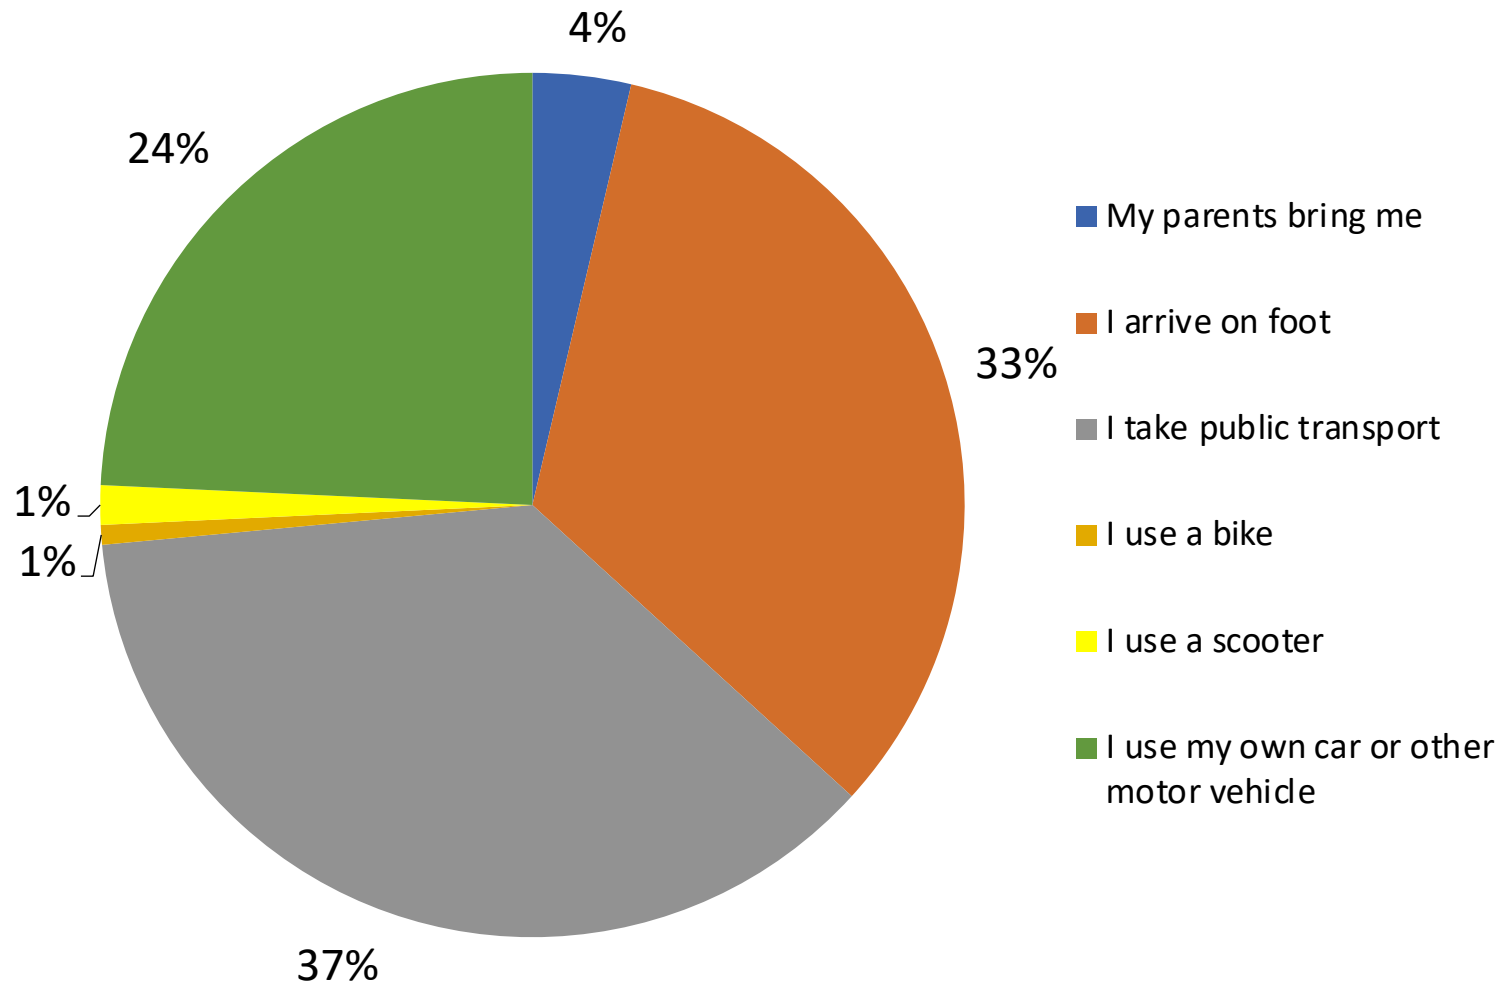

**ŠIAULIŲ
TECHNOLOGIJŲ
MOKYMO CENTRAS**

The Šiauliai Technology Training Centre is the largest educational institution in northern Lithuania. Students come here to study from all over the county. It has 8 departments which are located all over the city of Šiauliai. The school has several dormitories where most of the students live. They arrive at school on Sunday and leave on Friday. We conducted a survey on the choice of vehicles among students of the Mechanics department.

136 students took part in the survey.

How old are you?

How do you get to school every day?

How do you usually travel in your free time?

Would you forgo personal transport methods if public transport was free in your city?