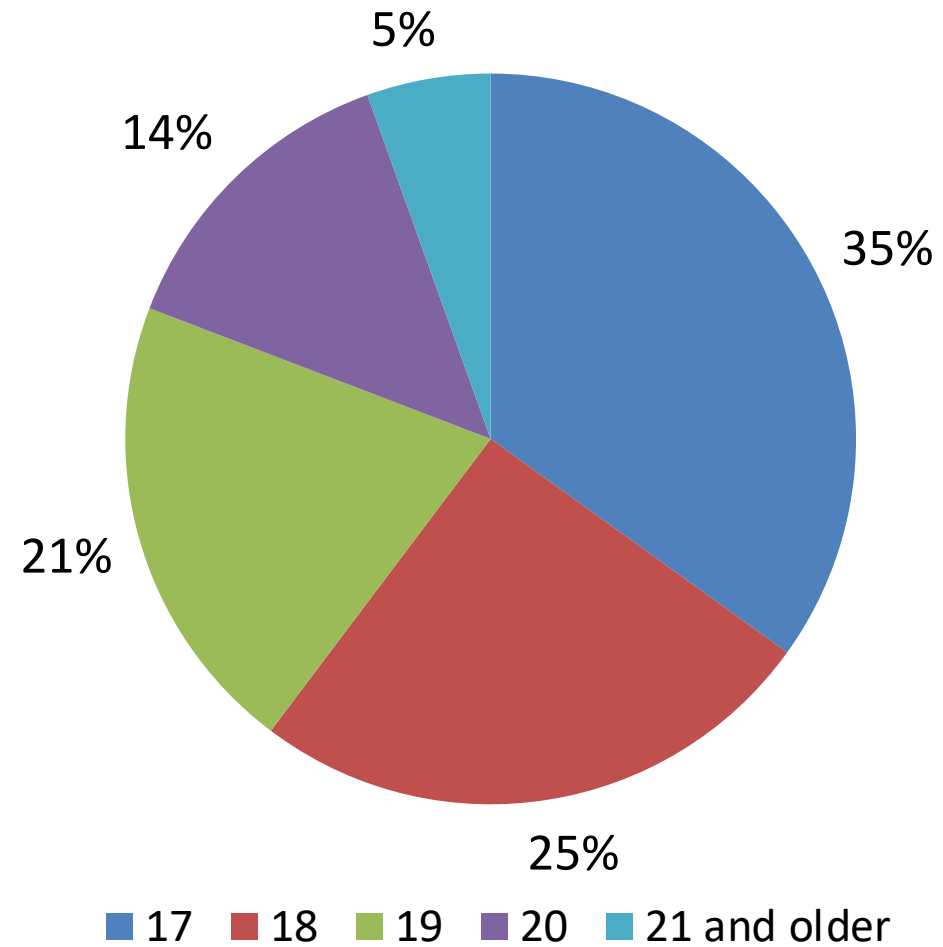

**ŠIAULIŲ
TECHNOLOGIJŲ
MOKYMO CENTRAS**

The Šiauliai Technology Training Centre is the largest educational institution in northern Lithuania. Students come here to study from all over the county. It has 8 departments which are located all over the city of Šiauliai. The school has several dormitories where most of the students live. They arrive at school on Sunday and leave on Friday. We conducted a survey on the choice of vehicles among students of the Mechanics department.

136 students took part in the survey.

How old are you?

How do you get to school every day?

How do you usually travel in your free time?

Would you forgo personal transport methods if public transport was free in your city?