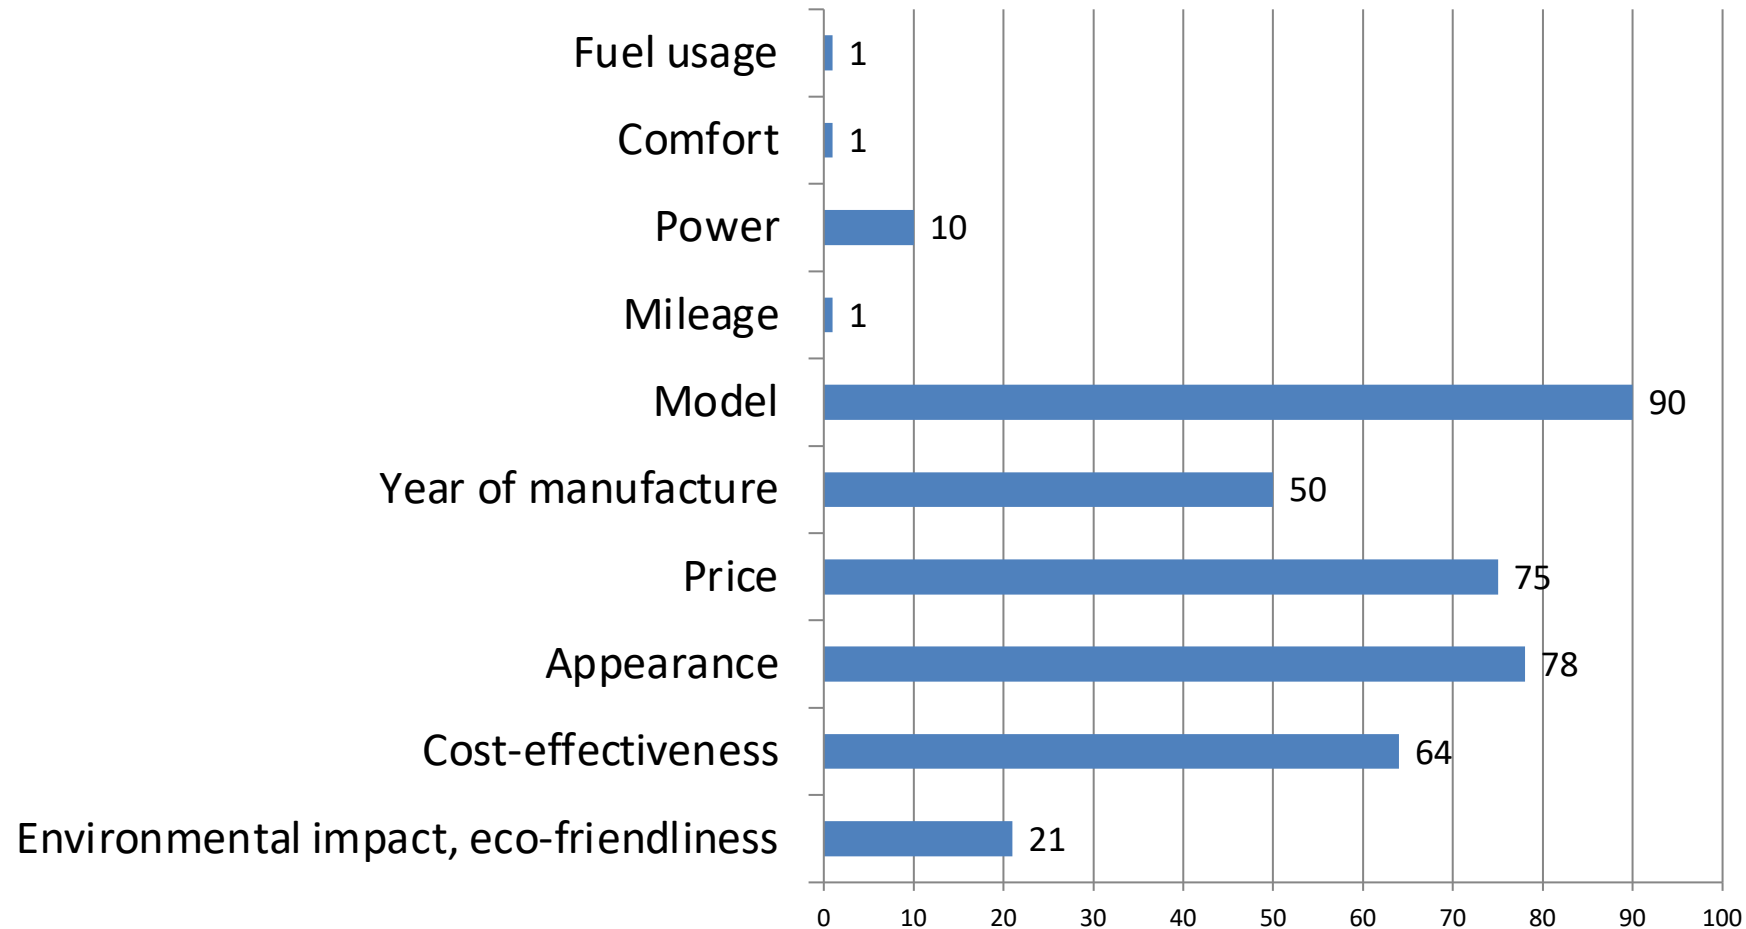

What is most important to you when choosing a car?